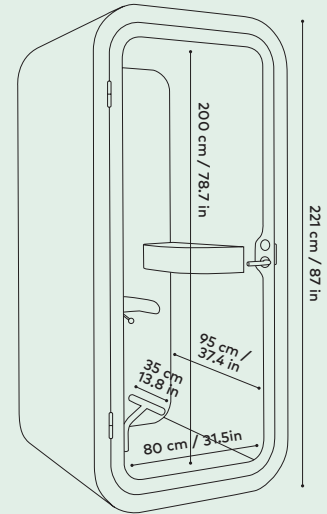

POWER

Power consumption	WHILE IN USE 13W on standard configuration. Standard configuration: - LED lights: 10W. - Fans in total: 3.1W. STANDBY MODE 0.8W. Input 100–240 VAC, 8.0 A, 50–60 Hz.
Outlets	REGULAR TABLE OUTLETS Power socket. Optional LAN. WIDE TABLE OUTLETS Power socket, USB-A+C. Optional LAN.
Output values	Output AC (power socket) 100–240VAC, 6.6A, 50–60 Hz. Output USB (TUF) charging. Maximum combined output of 5 A at 5 VDC (25 W) dBm.

All electric components can be changed if there is a malfunction. Power consumption is a constant value that is determined by the power usage of the pods' internal components (electric unit, motion detector, light and fans). Framery's products can be plugged into a wall socket. The pods have their own power supplies that give 24 V DC to the lights and 12 V DC to the fans. The lights and fans are operated by a motion detector. Inside the pods, there are country-specific power outlets for charging mobile devices.

DIMENSIONS

Framery O is
UL GREENGUARD certified

Framery O shipped in North
America is UL 962 listed