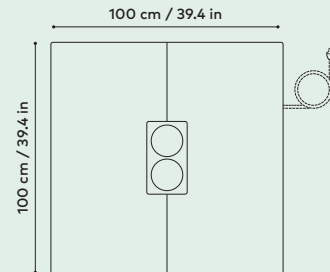

POWER

Power consumption	WHILE IN USE 13W on standard configuration. Standard configuration: - LED lights: 10W. - Fans in total: 3.1W. STANDBY MODE 0.8W. Input 100–240 VAC, 8.0 A, 50–60 Hz.
Outlets	REGULAR TABLE OUTLETS Power socket. Optional LAN. WIDE TABLE OUTLETS Power socket, USB-A+C. Optional LAN.
Output values	Output AC (power socket) 100–240VAC, 6.6A, 50–60 Hz. Output USB (TUF) charging. Maximum combined output of 5 A at 5 VDC (25 W) dBm.

All electric components can be changed if there is a malfunction. Power consumption is a constant value that is determined by the power usage of the pods' internal components (electric unit, motion detector, light and fans). Framery's products can be plugged into a wall socket. The pods have their own power supplies that give 24 V DC to the lights and 12 V DC to the fans. The lights and fans are operated by a motion detector. Inside the pods, there are country-specific power outlets for charging mobile devices.

DIMENSIONS

Framery O is
UL GREENGUARD certified

Framery O shipped in North
America is UL 962 listed