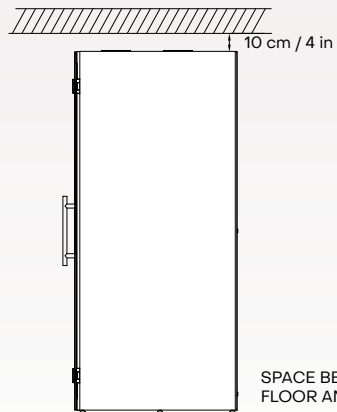

FRONT VIEW

REAR VIEW

TOP VIEW

MINIMAL SPACE BETWEEN POD AND CEILING

SPACE BETWEEN FLOOR AND POD

2 cm / 0.8 in

### GENERAL PRODUCT INFO

<b>Exterior size (W*H*D)</b>	100 × 222 × 100 cm 39.4 × 87.4 × 39.4 in
<b>Interior size (W*H*D)</b>	87 × 204 × 98 cm 34.2 × 80.3 × 38.6 in
<b>Weight (net)</b>	300 kg / 661.4 lb
<b>Door handedness</b>	left- and right-handed door in one
<b>Air ventilation</b>	low consumption air circulation system (max 3.4 W)
<b>Air flow</b>	air circulation speed is more than 22 l/s (79 m <sup>3</sup> /h) (47 ft <sup>3</sup> /min)
<b>Lighting</b>	energy-efficient LED light (6.7 W, 4,000 K, 900 lm)
<b>Power outlets</b>	1 × 110–230 V + 1 × USB-A/C
<b>Power cord</b>	3 m / 9 ft 10 in
<b>Exterior material</b>	painted sheet metal
<b>Glass</b>	sound control laminated safety glass
<b>Floor</b>	antistatic and stain resistant low loop pile carpet for public spaces, EN 1307
<b>Acoustic surfaces</b>	acoustic EchoFree panel
<b>Adjustable glides</b>	for easy leveling from inside the booth
<b>Table</b>	built-in table with antibacterial laminate finish, 680 × 300 × 132 mm / 28 × 12 × 5,2 in