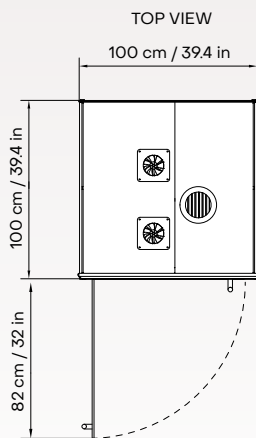

FRONT VIEW

REAR VIEW

TOP VIEW

MINIMAL SPACE BETWEEN POD AND CEILING

SPACE BETWEEN FLOOR AND POD

2 cm / 0.8 in

### GENERAL PRODUCT INFO

<b>Exterior size (W*H*D)</b>	100 × 222 × 100 cm 39.4 × 87.4 × 39.4 in
<b>Interior size (W*H*D)</b>	87 × 204 × 98 cm 34.2 × 80.3 × 38.6 in
<b>Weight (net)</b>	300 kg / 661.4 lb
<b>Door handedness</b>	left- and right-handed door in one
<b>Air ventilation</b>	low consumption air circulation system (max 3.4 W)
<b>Air flow</b>	air circulation speed is more than 22 l/s (79 m <sup>3</sup> /h) (47 ft <sup>3</sup> /min)
<b>Lighting</b>	energy-efficient LED light (6.7 W, 4,000 K, 900 lm)
<b>Power outlets</b>	1 × 110–230 V + 1 × USB-A/C
<b>Power cord</b>	3 m / 9 ft 10 in
<b>Exterior material</b>	painted sheet metal
<b>Glass</b>	sound control laminated safety glass
<b>Floor</b>	antistatic and stain resistant low loop pile carpet for public spaces, EN 1307
<b>Acoustic surfaces</b>	acoustic EchoFree panel
<b>Adjustable glides</b>	for easy leveling from inside the booth
<b>Table</b>	built-in table with antibacterial laminate finish, 680 × 300 × 132 mm / 28 × 12 × 5,2 in