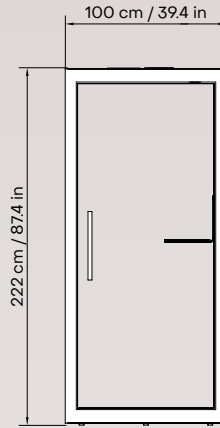

FRONT VIEW

REAR VIEW

TOP VIEW

MINIMAL SPACE BETWEEN POD AND CEILING

SPACE BETWEEN FLOOR AND POD

2 cm / 0.8 in

### GENERAL PRODUCT INFO

<b>Exterior size (W*H*D)</b>	100 × 222 × 100 cm 39.4 × 87.4 × 39.4 in
<b>Interior size (W*H*D)</b>	87 × 204 × 98 cm 34.2 × 80.3 × 38.6 in
<b>Weight (net)</b>	300 kg / 661.4 lb
<b>Door handedness</b>	left- and right-handed door in one
<b>Air ventilation</b>	low consumption air circulation system (max 3.4 W)
<b>Air flow</b>	air circulation speed is more than 22 l/s (79 m <sup>3</sup> /h) (47 ft <sup>3</sup> /min)
<b>Lighting</b>	energy-efficient LED light (6.7 W, 4,000 K, 900 lm)
<b>Power outlets</b>	1 × 110–230 V + 1 × USB-A/C
<b>Power cord</b>	3 m / 9 ft 10 in
<b>Exterior material</b>	painted sheet metal
<b>Glass</b>	sound control laminated safety glass
<b>Floor</b>	antistatic and stain resistant low loop pile carpet for public spaces, EN 1307
<b>Acoustic surfaces</b>	acoustic EchoFree panel
<b>Adjustable glides</b>	for easy leveling from inside the booth
<b>Table</b>	built-in table with antibacterial laminate finish, 680 × 300 × 132 mm / 28 × 12 × 5,2 in