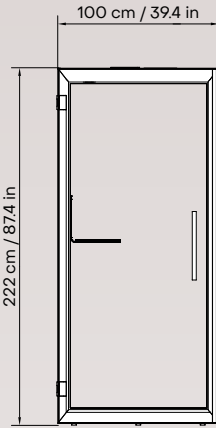

FRONT VIEW

REAR VIEW

TOP VIEW

MINIMAL SPACE BETWEEN POD AND CEILING

SPACE BETWEEN FLOOR AND POD

2 cm / 0.8 in

### GENERAL PRODUCT INFO

<b>Exterior size (W*H*D)</b>	100 × 222 × 100 cm 39.4 × 87.4 × 39.4 in
<b>Interior size (W*H*D)</b>	87 × 204 × 98 cm 34.2 × 80.3 × 38.6 in
<b>Weight (net)</b>	300 kg / 661.4 lb
<b>Door handedness</b>	left- and right-handed door in one
<b>Air ventilation</b>	low consumption air circulation system (max 3.4 W)
<b>Air flow</b>	air circulation speed is more than 22 l/s (79 m <sup>3</sup> /h) (47 ft <sup>3</sup> /min)
<b>Lighting</b>	energy-efficient LED light (6.7 W, 4,000 K, 900 lm)
<b>Power outlets</b>	1 × 110–230 V + 1 × USB-A/C
<b>Power cord</b>	3 m / 9 ft 10 in
<b>Exterior material</b>	painted sheet metal
<b>Glass</b>	sound control laminated safety glass
<b>Floor</b>	antistatic and stain resistant low loop pile carpet for public spaces, EN 1307
<b>Acoustic surfaces</b>	acoustic EchoFree panel
<b>Adjustable glides</b>	for easy leveling from inside the booth
<b>Table</b>	built-in table with antibacterial laminate finish, 680 × 300 × 132 mm / 28 × 12 × 5,2 in